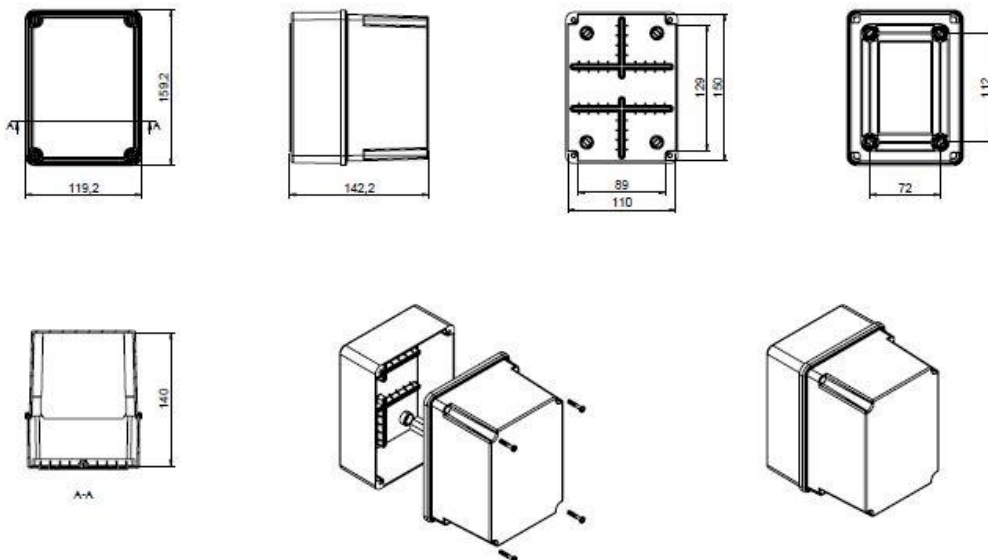

Product Code

CP1061

IP54 JUNCTION BOX-DEEP(Blank Sides)

Material	ABS Thermoplastic Polymer
Colour	Grey(Ral 7035)
IP Rating	IP54
Halogen Free	YES
Ambient Temperature Used	-25+60 °C
Impact Resistance	08/10
Gasket	Polyurethane
Certificate	EN: 62208
Screw Style	Stainless steel

Dimensions: 150x110x140mm

www.Vinpower.ie